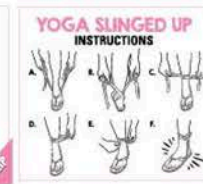

LEATHER 1.75" W X 1.55" H HANGTAG

FRONT/BACK

WEATHER BUMPER 1.75" W X 1.55" H HANGTAG

FRONT/BACK

YOGA SLING 1.75" W X 1.55" H HANGTAG

FRONT/BACK

HEMP 1.75" W X 1.55" H HANGTAG

INSTAPLAY 1.75" W X 1.55" H HANGTAG

YOGA SLINGED UP 1.75" W X 1.55" H HANGTAG

PACKAGING SYSTEM

New Box Design

Tissue Paper Art