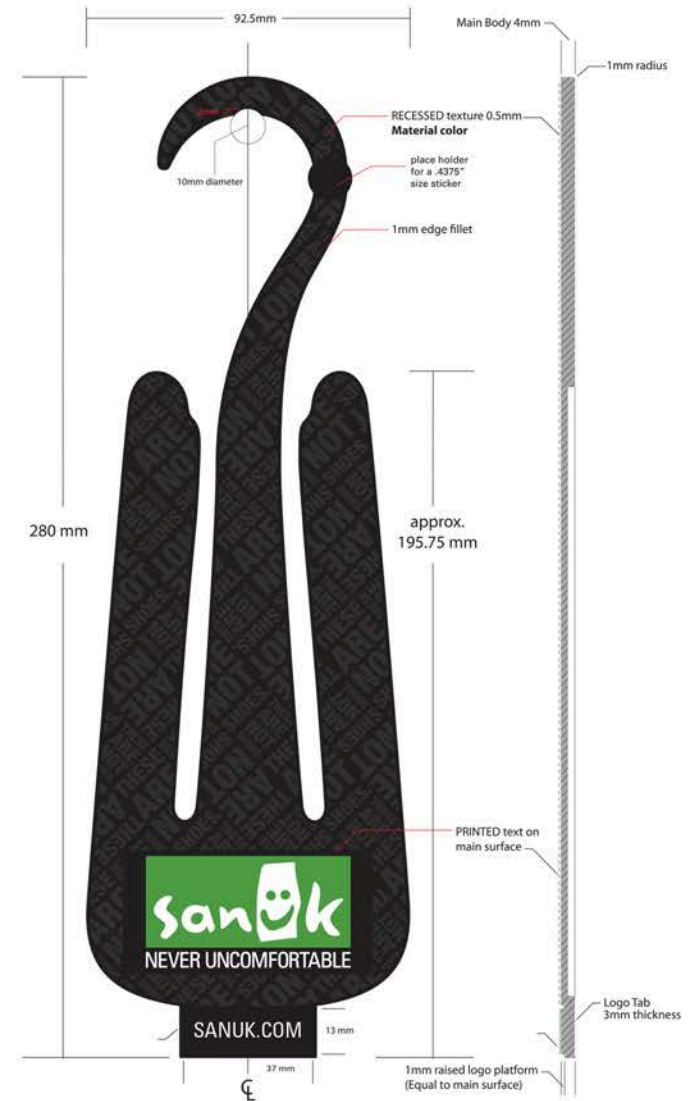

FRONT/BACK

INSIDE

FOLD

BLACK CARDBOARD Sandal Hanger - Men/Women

BLACK CARDBOARD Sandal Hanger - Men/Women

KEYLINES FOR VISUAL REFERENCE ONLY
DOES NOT PRINT

FRONT:

SIDE:

PACKAGING SYSTEM

These small tabs run with the main hangtags to support any and all additional product features.

THIS NOT A SHOE
1.75" W X 1.55" H HANGTAG

DTC 1.75" W X 1.55" H HANGTAG

HAWAII 1.75" W X 1.55" H HANGTAG