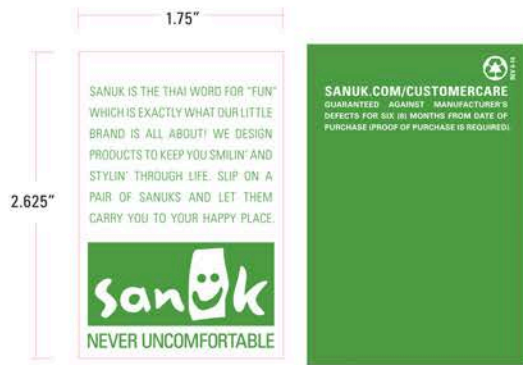

SMALL BODY COPY/PHOTO CREDIT TYPEFACE

UNIVERS LT STD 55 Roman

ABCDEFGHIJKLMNOPQRSTUVWXYZ1234567890
abcdefghijklmnopqrstuvwxyz!@#\$%^&*

PACKAGING

COLOR: ■ 362C

HANGTAG FOR SANDALS AND SHOES

FRONT/BACK

HANGTAG FOR SIDEWALK SURFERS WITH FOLD

FRONT/BACK

INSIDE

FOLD

BLACK CARDBOARD Sandal Hanger - Men/Women

BLACK CARDBOARD Sandal Hanger - Men/Women

KEYLINES FOR VISUAL REFERENCE ONLY
DOES NOT PRINT

FRONT:

SIDE:

PACKAGING SYSTEM

These small tabs run with the main hangtags to support any and all additional product features.

THIS NOT A SHOE
1.75" W X 1.55" H HANGTAG

DTC 1.75" W X 1.55" H HANGTAG

HAWAII 1.75" W X 1.55" H HANGTAG